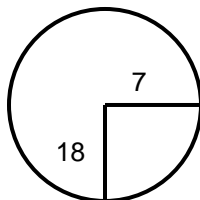

**Member Guest 2018**  
**Hole Locations**  
Guyan Golf & Country Club  
Round 1 - 6/9/2018

Hole: 1 Depth: 21 -5  
(from center)

Hole: 7 Depth: 21 +5  
(from center)

Hole: 13 Depth: 35 +11  
(from center)

Hole: 2 Depth: 21 +8  
(from center)

Hole: 8 Depth: 33 +6  
(from center)

Hole: 14 Depth: 24 +6  
(from center)

Hole: 3 Depth: 27 +6  
(from center)

Hole: 9 Depth: 26 -5  
(from center)

Hole: 15 Depth: 29 +8  
(from center)

Hole: 4 Depth: 25 -2  
(from center)

Hole: 10 Depth: 27 +1  
(from center)

Hole: 16 Depth: 34 -3  
(from center)

Hole: 5 Depth: 28 -8  
(from center)

Hole: 11 Depth: 29 +11  
(from center)

Hole: 17 Depth: 20 -3  
(from center)

Hole: 6 Depth: 24 +8  
(from center)

Hole: 12 Depth: 23 +7  
(from center)

Hole: 18 Depth: 33 +11  
(from center)