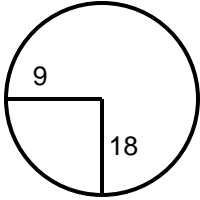

**Member Guest 2018**  
**Hole Locations**  
Guyan Golf & Country Club  
Round 1 - 6/9/2018

Hole: 1 Depth: 21 -5  
(from center)

Hole: 7 Depth: 21 +5  
(from center)

Hole: 13 Depth: 35 +11  
(from center)

Hole: 2 Depth: 21 +8  
(from center)

Hole: 8 Depth: 33 +6  
(from center)

Hole: 14 Depth: 24 +6  
(from center)

Hole: 3 Depth: 27 +6  
(from center)

Hole: 9 Depth: 26 -5  
(from center)

Hole: 15 Depth: 29 +8  
(from center)

Hole: 4 Depth: 25 -2  
(from center)

Hole: 10 Depth: 27 +1  
(from center)

Hole: 16 Depth: 34 -3  
(from center)

Hole: 5 Depth: 28 -8  
(from center)

Hole: 11 Depth: 29 +11  
(from center)

Hole: 17 Depth: 20 -3  
(from center)

Hole: 6 Depth: 24 +8  
(from center)

Hole: 12 Depth: 23 +7  
(from center)

Hole: 18 Depth: 33 +11  
(from center)